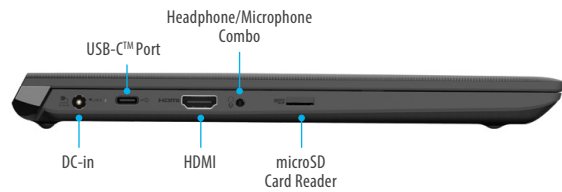

SPECIFICATIONS

TECRA A30-G SERIES

TECRA A40-G SERIES

CPU TECHNOLOGY	Intel® Core™ i3-10110U Dual Core Processor (2.1GHz up to 4.1GHz, 4M Cache) Intel® Core™ i5-10210U Quad Core Processor (1.6GHz up to 4.2GHz, 6M Cache) Intel® Core™ i7-10510U Quad Core Processor (1.8GHz, up to 4.9GHz, 8M Cache) Intel® Core™ i5-10310U Quad Core vPRO Processor (1.7Hz, up to 4.4GHz, 6M Cache) Intel® Core™ i7-10610U Quad Core vPRO Processor (1.8Hz, up to 4.9GHz, 6M Cache) Intel® Core™ i7-10810U 6 Cores vPRO Processor (1.1GHz, up to 4.9GHz, 12M Cache)	
OPERATING SYSTEM	Windows 10 Professional 64bit	
GRAPHICS	Intel® UHD Graphics 620	
MEMORY	8GB Onboard SDRAM DDR4 2666MHz, expandable up to 24GB (Onboard + 1 free slot)	
STORAGE	256GB/512GB/1TB PCIe NVMe Solid State Drive	
DISPLAY	13.3" HD Anti-Glare Display, resolution 1,366 x 768 13.3" Full HD Anti-Glare Display up to 470 NIT brightness (Sharp IGZO low power consumption screen), resolution 1,920 x 1,080 13.3" Full HD Anti-Glare display with In-Cell Touch Technology, resolution 1,920 x 1,080	14.0" HD Anti-Glare Display, resolution 1,366 x 768 14.0" Full HD Anti-Glare display, resolution 1,920 x 1,080 14.0" Full HD Anti-Glare display with In-Cell Touch Technology, resolution 1,920 x 1,080
COMMUNICATION	Intel® Dual Band Wireless WiFi 6 802.11a/b/g/n/ac/ax (2x2) AX200NGW and Bluetooth® 5.0 Combo	
BUILT-IN CAMERA	Built-in HD Web Camera with Dual Microphone, Infrared IR camera for Windows Hello™ face sign-in (available on selected model configurations)	
AUDIO	Stereo speakers enhanced with DTS Sound™	
INPUT DEVICES	Clickpad™ with multi-gesture support, Backlit LED Tile Keyboard (Optional)	
PORTS	2x USB 3.0 (1x Sleep & Charge), 1x USB 3.1 Type-C™ Gen 1 (supporting power delivery, data transfer and display), HDMI-out, RJ-45, headphone/microphone combo, microSD Card reader, USB Type -C Adaptor to VGA (Optional)	
AC ADAPTOR	45W 100-240V/50-60Hz Universal AC Adaptor	
BATTERY TYPE	4-cell, 42Whr Lithium Ion Polymer (not user replaceable)	
PROTECTION & SECURITY	Spill-Resistant Keyboard, Trusted Platform Module (TPM) v2.0, Fingerprint Reader (Synaptics® SecurePad™) (Optional), Infrared (IR) camera for Windows Hello Face Sign-in (Optional), Smart Card Reader (Optional), Security lock slot, MIL-STD-810G tested	
PHYSICAL DESCRIPTION	316 x 227 x 19.9 mm	329 x 229 x 19.9 mm
WEIGHT	Starting from 1.2kg	Starting from 1.47kg
WARRANTY	3-year International limited warranty (carry-in), 1-year battery	

Actual features and specifications may vary, depending on configuration & local availability.

RECOMMENDED ACCESSORIES